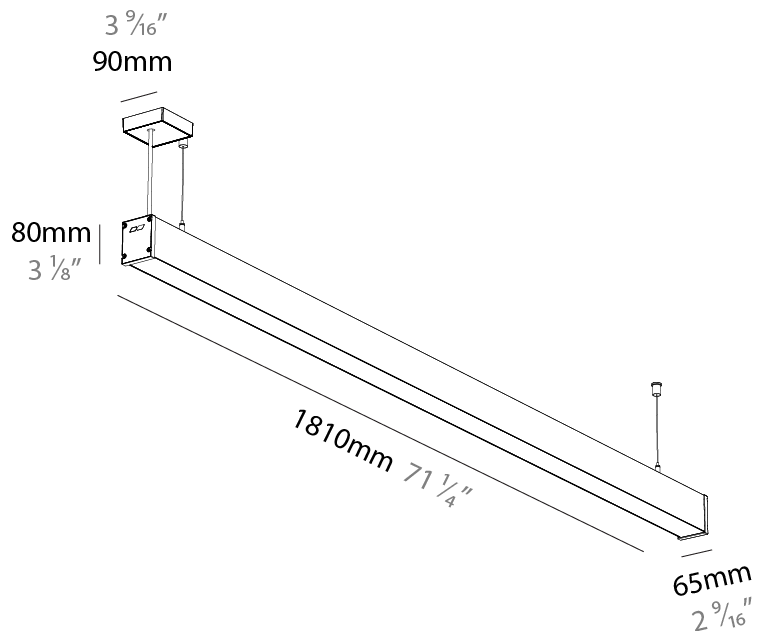

GENERAL

Series: Slider Straight IP54
Partner: Prolicht
Division: Architectural
Installation: Suspension
Product Type: Linear Profiles
Mounting Location: Ceiling
Light Distribution: Direct

PHYSICAL

Shape: Rectangle
Length (mm): 1810
Length (in): 71 1/4
Width (mm): 65
Width (in): 2 9/16
Height (mm): 80
Height (in): 3 1/8
Weight (kg): 2.200

Diffuser: Diffuser - Opal, Micro-prism, Clear Micro-prism , Glare Control, Wallwasher Right, Wallwasher Left, Wallwash Double Asymmetric

Fixture Finish: SSR / BKV / CWI / CRY / HAB / UFT / ITA / RUA / FTG / MYG / LOD / PUS / FRO / FUP / KIA / POP / BLS / SPG / MEY / GOH / CHC / COM / ABZ / JAG / OBR / MOS / ROR

Fixture Material: Aluminum Die Cast
Cable Details: 2,000mm/78 3/4" or 6,000mm/236 1/4" Transparent Cable

ELECTRICAL

Lamp Type: LED (Zhaga Standard)
Input Wattage (W): 39
Total Output Wattage (W): 35.5
Dimming: Non-Dimmable
Driver Included: No
Driver Location: Remote
Driver Type: Constant Current - Universal
Driver Class: Class 2
Input Voltage (V): 120
Constant Current (MA): 300
Upon Request: DALI Dimming, MATTER Dimming

LED

Color Temperature (°K): 2700 / 3000 / 3500 / 4000
Max. Delivered Lumen (lm): 3985 - 5540
Nominal Lumen (lm): 6150 - 6420
CRI: >90 CRI
Lamp Life (hrs): 50000

OPTICAL

RATINGS AND CERTIFICATIONS

Certified By: Certified for North American Standards
IP rating: IP54