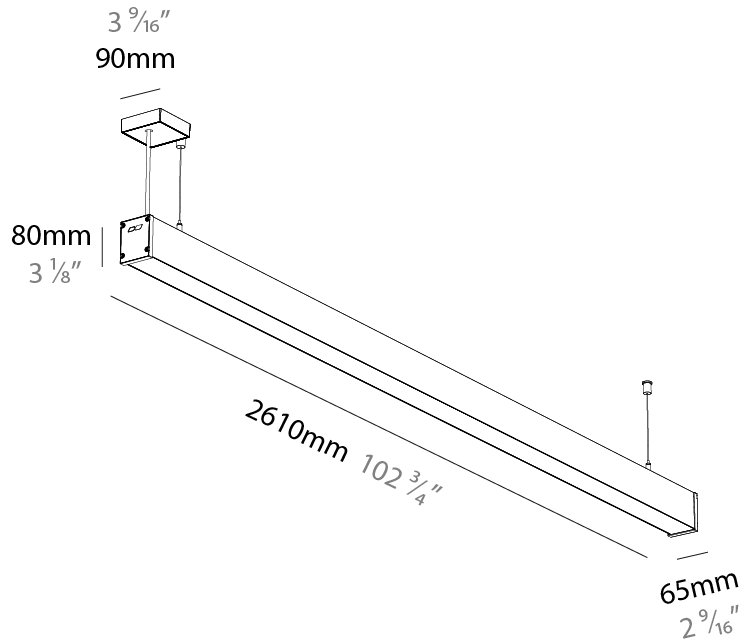

GENERAL

Series: Slider Straight IP54
Partner: Prolicht
Division: Architectural
Installation: Suspension
Product Type: Linear Profiles
Mounting Location: Ceiling
Light Distribution: Direct

PHYSICAL

Shape: Rectangle
Length (mm): 2610
Length (in): 102 ³/₄
Width (mm): 65
Width (in): 2 ⁹/₁₆
Height (mm): 80
Height (in): 3 ¹/₈
Weight (kg): 4.100

Diffuser: Diffuser - Opal, Micro-prism, Clear Micro-prism , Glare Control, Wallwasher Right, Wallwasher Left, Wallwash Double Asymmetric

Fixture Finish: SSR / BKV / CWI / CRY / HAB / UFT / ITA / RUA / FTG / MYG / LOD / PUS / FRO / FUP / KIA / POP / BLS / SPG / MEY / GOH / CHC / COM / ABZ / JAG / OBR / MOS / ROR

Fixture Material: Aluminum Die Cast
Cable Details: 2,000mm/78 3/4" or 6,000mm/236 1/4" Transparent Cable

ELECTRICAL

Lamp Type: LED (Zhaga Standard)
Input Wattage (W): 56
Total Output Wattage (W): 54.9
Dimming: Non-Dimmable
Driver Included: No
Driver Location: Remote
Driver Class: Class 2
Input Voltage (V): 120
Upon Request: DALI Dimming, MATTER Dimming

LED

Color Temperature (°K): 2700 / 3000 / 3500 / 4000
Max. Delivered Lumen (lm): 5754 - 8000
Nominal Lumen (lm): 8880 - 9270
CRI: >90 CRI
Lamp Life (hrs): 50000

OPTICAL

RATINGS AND CERTIFICATIONS

Certified By: Certified for North American Standards
IP rating: IP54