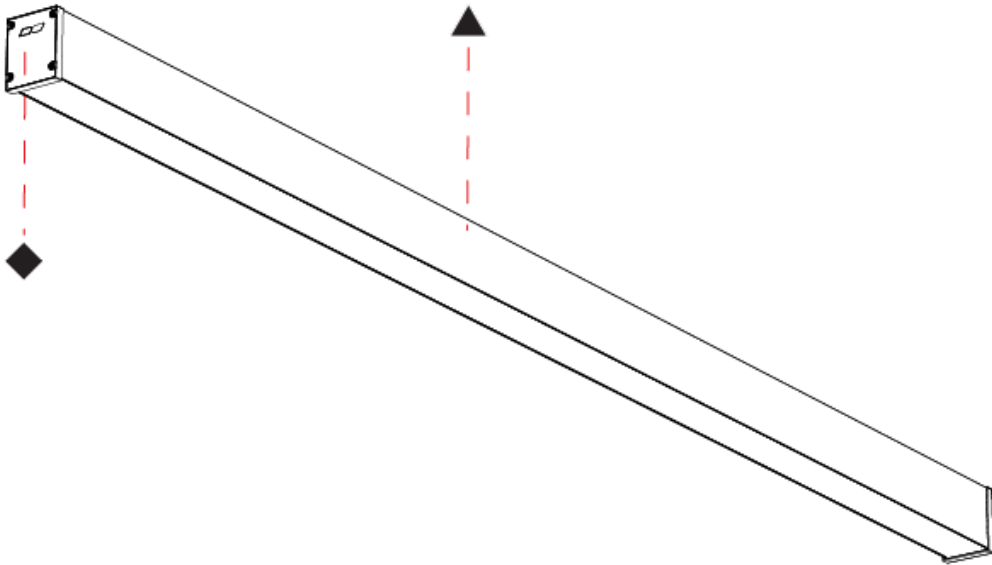

SLIDER STRAIGHT IP54 SURFACE

A3D388-

PROJECT
TYPE
SPECIFIER
QUANTITY
DATE