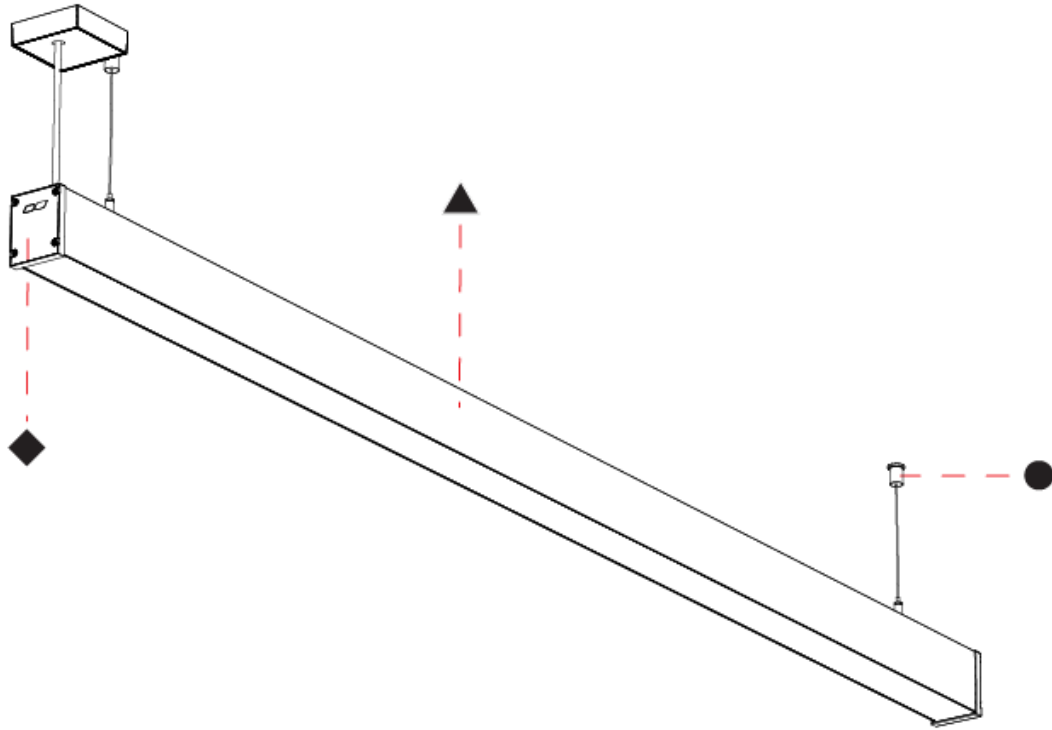

SLIDER STRAIGHT IP54 SUSPENSION

A300933-

PROJECT
TYPE
SPECIFIER
QUANTITY
DATE

A