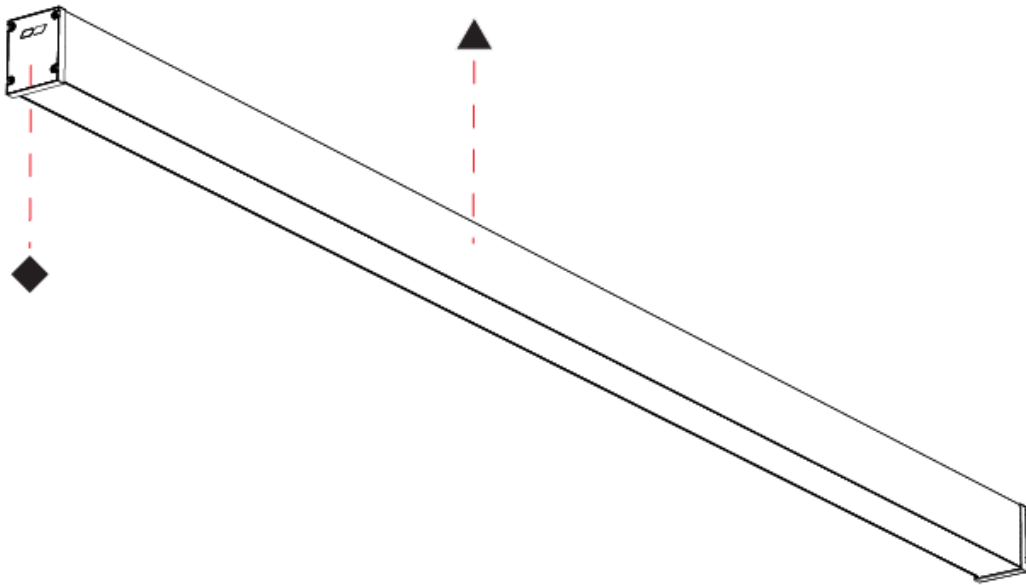

SLIDER STRAIGHT IP54 SURFACE

A3D391-

PROJECT

TYPE

SPECIFIER

QUANTITY

DATE

A