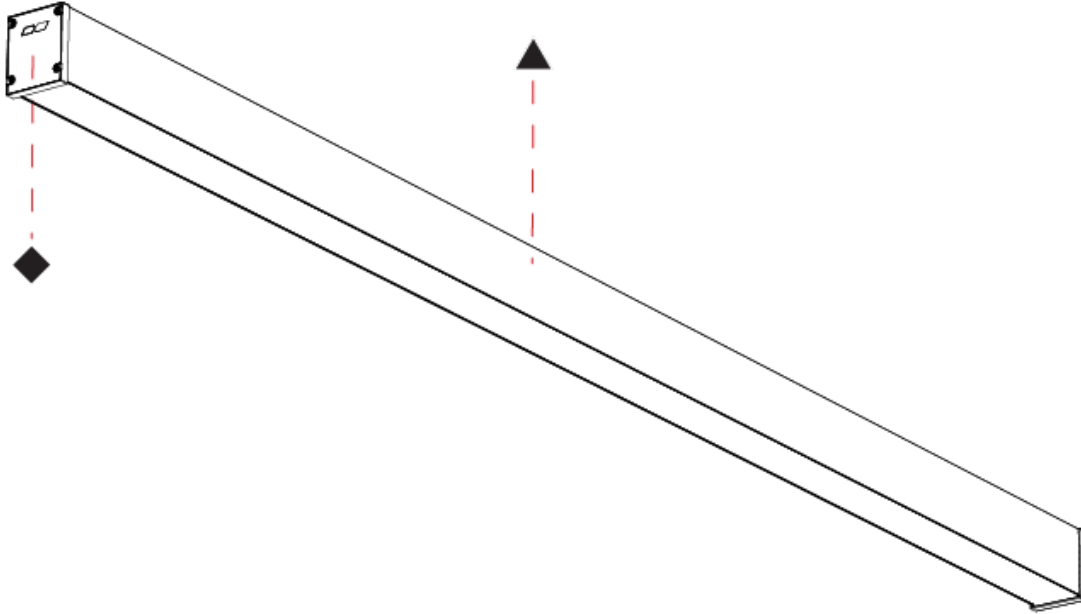

SLIDER STRAIGHT IP54 SURFACE

A3D394-

PROJECT

TYPE

SPECIFIER

QUANTITY

DATE

PROJECT
TYPE
SPECIFIER
QUANTITY
DATE