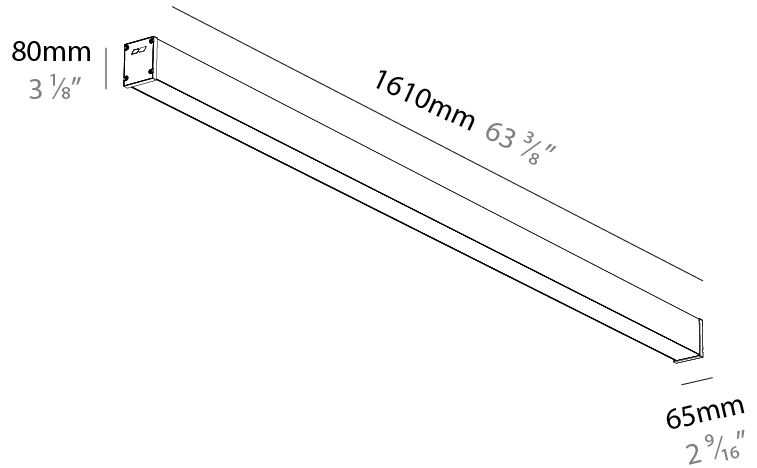

1. To build a product code in our configurator select the specify button on the base model # product page
2. To build a manual product code on this datasheet choose from the options listed below in blue font and add the suffix to the base model #

GENERAL

Series: Slider Straight IP54
Partner: Prolicht
Division: Architectural
Installation: Surface
Product Type: Linear Profiles
Mounting Location: Ceiling
Light Distribution: Direct

PHYSICAL

Shape: Rectangle
Length (mm): 1610
Length (in): 63 ³/₈
Width (mm): 65
Width (in): 2 ⁹/₁₆
Height (mm): 80
Height (in): 3 ¹/₈
Weight (kg): 2.420

Diffuser: [Diffuser - Opal](#), [Micro-prism](#), [Clear Micro-prism](#), [Glare Control](#), [Wallwasher Right](#), [Wallwasher Left](#), [Wallwash Double Asymmetric](#)

Fixture Finish: [SSR / BKV / CWI / CRY / HAB / UFT / ITA / RUA / FTG / MYG / LOD / PUS / FRO / FUP / KIA / POP / BLS / SPG / MEY / GOH / CHC / COM / ABZ / JAG / OBR / MOS / ROR](#)

Fixture Material: Aluminum Die Cast

ELECTRICAL

Lamp Type: LED (Zhaga Standard)
Input Wattage (W): 34
Total Output Wattage (W): 30.9
Dimming: Non-Dimmable
Driver Included: No
Driver Location: Remote
Driver Class: Class 2
Input Voltage (V): 120
Upon Request: DALI Dimming, MATTER Dimming

LED

Color Temperature (°K): 2700 / 3000 / 3500 / 4000
Max. Delivered Lumen (lm): 3538 - 4919
Nominal Lumen (lm): 5460 - 5700
CRI: >90 CRI
Lamp Life (hrs): 50000

OPTICAL

RATINGS AND CERTIFICATIONS

Certified By: Certified for North American Standards
IP rating: IP54